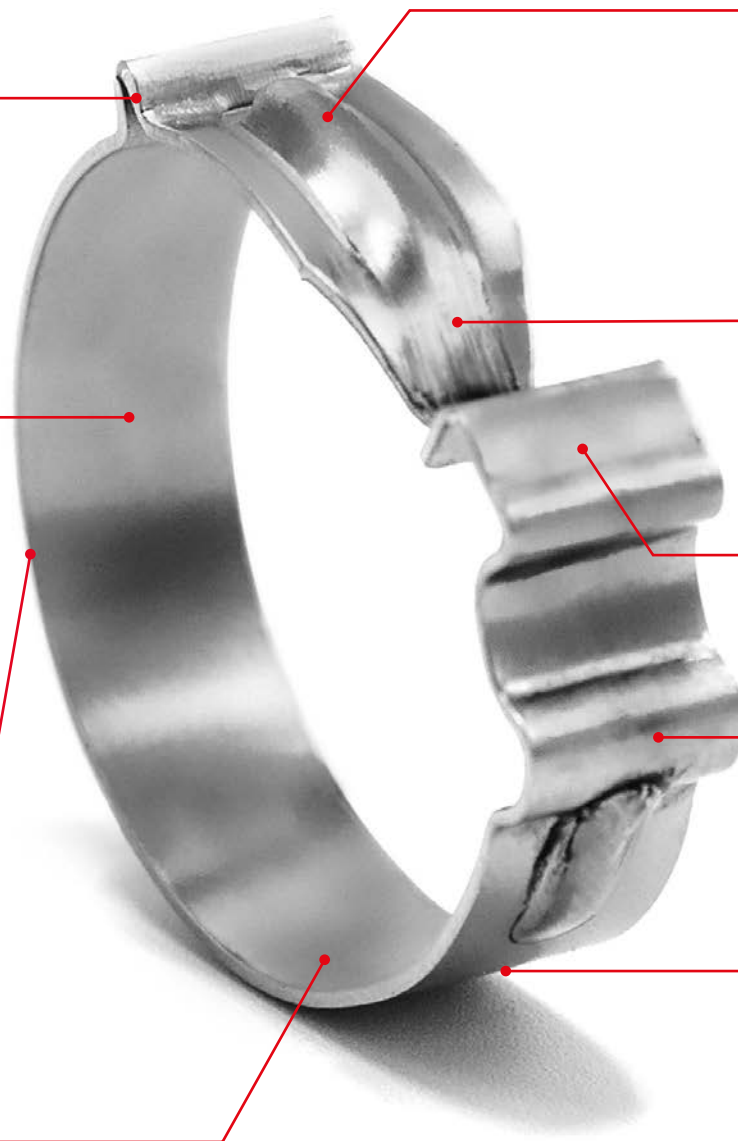

CLIP Clamp

Precise closing mechanism which maintains constant torque.

Inner ridge which helps to guide the band when closing.

AISI 304 stainless spring steel band.

Inner lip which helps to ensure a tight fit to the diameter of the application.

Smooth band edge to avoid damage to the hose.

Designed either for manual assembly or for use with pneumatic pliers.

Rear ridge which strengthens the geometry of the clamp.

One piece construction.

Identified with the Mikalor logo and the application diameter.

The Clip Clamp is manufactured entirely from one strip of stainless steel.

The design of the locking mechanism of the Clip Clamp allows for great precision and safety in assembly. This mechanism, together with the folds in the material confers a spring function to this clamp, meaning that it can maintain constant pressure around the hose despite possible changes in temperature or pressure.

The perfectly rounded band edges avoid damage to the hose during application. The corrosion resistance is excellent due to the AISI 304 material employed in its manufacture.

W4

MATERIAL: Stainless Steel W4
AISI 304 X5Cr Ni 18/10
DIN 1.4301