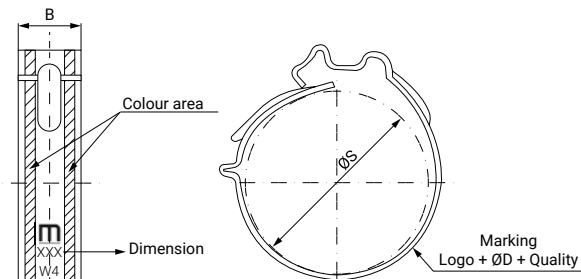

CLIP Clamp

Precise closing mechanism which maintains constant torque.

Inner ridge which helps to guide the band when closing.

AISI 304 stainless spring steel band.

Inner lip which helps to ensure a tight fit to the diameter of the application.

Smooth band edge to avoid damage to the hose.

Designed either for manual assembly or for use with pneumatic pliers.

Rear ridge which strengthens the geometry of the clamp.

One piece construction.

Identified with the Mikalor logo and the application diameter.

The Clip Clamp is manufactured entirely from one strip of stainless steel.

The design of the locking mechanism of the Clip Clamp allows for great precision and safety in assembly. This mechanism, together with the folds in the material confers a spring function to this clamp, meaning that it can maintain constant pressure around the hose despite possible changes in temperature or pressure.

The perfectly rounded band edges avoid damage to the hose during application. The corrosion resistance is excellent due to the AISI 304 material employed in its manufacture.

W4

MATERIAL: Stainless Steel W4
AISI 304 X5Cr Ni 18/10
DIN 1.4301